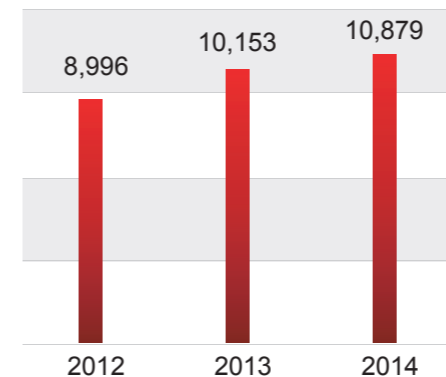

## Sales Amount

Total consolidated fiscal year sales in US million dollars (\$1 = ¥120)